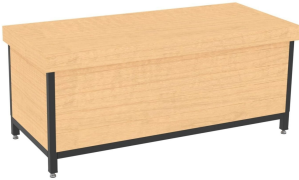

Bakery Nesting Table (Laney) - Low

\$1,571.23 - \$2,071.14

Price as of May 1, 2026

Overall Dimensions: 57.5" width x 25" height x 24.5" depth. Various wood and finish options are available.

[VIEW
MORE DETAILS & PHOTOS](#)

Low Bakery Nesting Table with an Enclosed Base (Laney)

- This low bakery nesting table display with an enclosed base can be used to display pastries and other baked goods in a grocery store, convenience store, coffee shop, or other retail environments.
- Display has a solid, enclosed base.
- The display is durable and long-lasting natural wood of your chosen type and finish.
- The display's frame is constructed from one and one-half-inch square tubing powder coated to coordinate with your chosen wood finish.
- There are six premium finish options and three wood types available to coordinate the fixtures with the rest of your store.
- Arrives at your store fully assembled.
- Levelers are included.
- Casters are available as an add-on.
- 1.25" or 1.5" pricing channel is available as an add-on.*
- Assembled weight is 153 pounds.