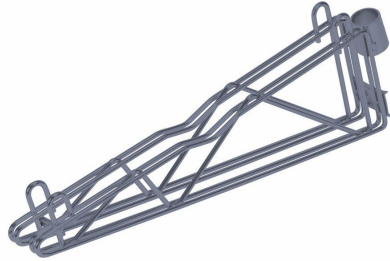

Quantum Gray Cantilever Multiple Shelf Post Wall Mount (1) 18" double post cantilever arm

VIEW
MORE DETAILS & PHOTOS

Quantum Gray Cantilever Multiple Shelf Post Wall Mount (1) 18" double post cantilever arm

- Cantilever Multiple Shelf Post Wall Mount
- (1) 18" double post cantilever arm
- (2) post mount brackets
- gray epoxy antimicrobial finish
- NSF
- Material: Carbon Steel

[View Quantum Catalog](#)

Model Number: DCB18GY