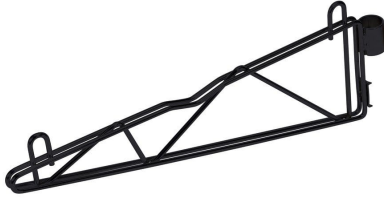

Quantum Black Cantilever Single Shelf Post Wall Mount (2) 14" single post cantilever arms

VIEW
MORE DETAILS & PHOTOS

Quantum Black Cantilever Single Shelf Post Wall Mount (2) 14" single post cantilever arms

- Cantilever Single Shelf Post Wall Mount
- (2) 14" single post cantilever arms
- (4) post mount brackets
- black epoxy antimicrobial finish
- NSF
- Material: Carbon Steel

[View Quantum Catalog](#)

Model Number: CB14BK