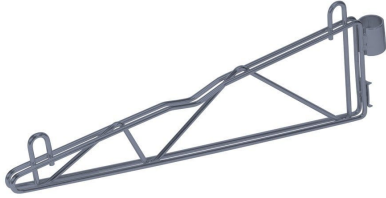

Quantum Gray Cantilever Single Shelf Post Wall Mount (2) 14" single post cantilever arms

VIEW
MORE DETAILS & PHOTOS

Quantum Gray Cantilever Single Shelf Post Wall Mount (2) 14" single post cantilever arms

- Cantilever Single Shelf Post Wall Mount
- (2) 14" single post cantilever arms
- (4) post mount brackets
- gray epoxy antimicrobial finish
- NSF
- Material: Carbon Steel

[View Quantum Catalog](#)

Model Number: CB14GY