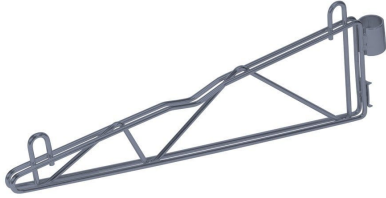

Quantum Gray Cantilever Single Shelf Post Wall Mount (2) 24" single post cantilever arms

VIEW
MORE DETAILS & PHOTOS

Quantum Gray Cantilever Single Shelf Post Wall Mount (2) 24" single post cantilever arms

- Cantilever Single Shelf Post Wall Mount
- (2) 24" single post cantilever arms
- (4) post mount brackets
- gray epoxy antimicrobial finish
- NSF
- Material: Carbon Steel

[View Quantum Catalog](#)

Model Number: CB24GY