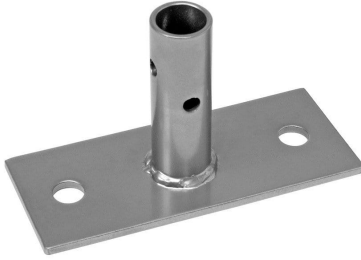

## Quantum Chrome Single Seismic Foot Plate

VIEW  
MORE DETAILS & PHOTOS

### Quantum Chrome Single Seismic Foot Plate

- Single Seismic Foot Plate
- Material: Carbon Steel

[View Quantum Catalog](#)

Model Number: WR-SFP

Product Specifications

**Contact us to learn more.**