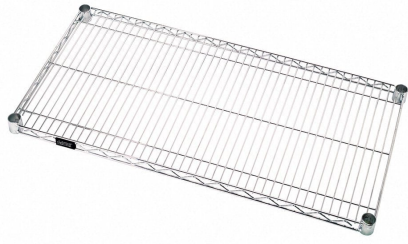

Quantum 42"W x 18"D Chrome Wire Shelf

VIEW
MORE DETAILS & PHOTOS

Quantum 42"W x 18"D Chrome Wire Shelf

- Wire Shelf
- 42"W x 18"D
- 600 - 800 lb. capacity
- chrome plated finish
- NSF
- Material: Carbon Steel

[View Quantum Catalog](#)

Model Number: 1842C

Product Specifications

Contact us to learn more.