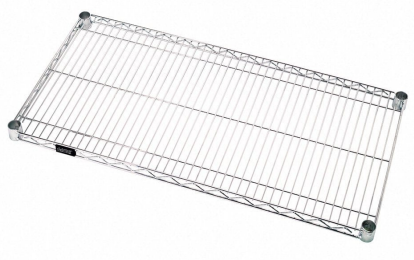

Quantum 42"W x 21"D Chrome Wire Shelf

VIEW
MORE DETAILS & PHOTOS

Quantum 42"W x 21"D Chrome Wire Shelf

- Wire Shelf
- 42"W x 21"D
- 600 - 800 lb. capacity
- chrome plated finish
- NSF
- Material: Carbon Steel

[View Quantum Catalog](#)

Model Number: 2142C

Product Specifications

Contact us to learn more.