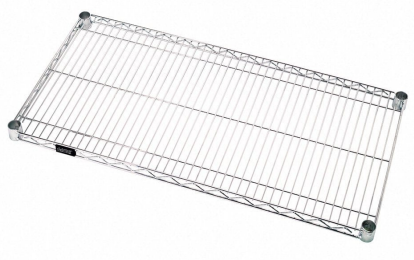

## Quantum 54"W x 18"D Chrome Wire Shelf

VIEW  
MORE DETAILS & PHOTOS

## Quantum 54"W x 18"D Chrome Wire Shelf

- Wire Shelf
- 54"W x 18"D
- 600 - 800 lb. capacity
- chrome plated finish
- NSF
- Material: Carbon Steel

[View Quantum Catalog](#)

Model Number: 1854C

Product Specifications