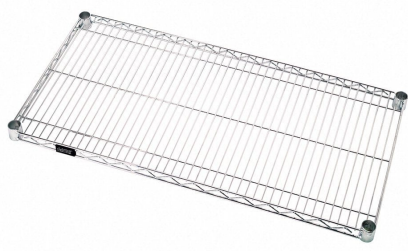

Quantum 60"W x 18"D Chrome Wire Shelf

VIEW
MORE DETAILS & PHOTOS

Quantum 60"W x 18"D Chrome Wire Shelf

- Wire Shelf
- 60"W x 18"D
- 600 - 800 lb. capacity
- chrome plated finish
- NSF
- Material: Carbon Steel

[View Quantum Catalog](#)

Model Number: 1860C

Product Specifications

Contact us to learn more.