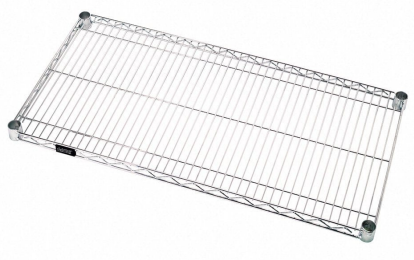

Quantum 60"W x 18"D Chrome Wire Shelf

VIEW
MORE DETAILS & PHOTOS

Quantum 60"W x 18"D Chrome Wire Shelf

- Wire Shelf
- 60"W x 18"D
- 600 - 800 lb. capacity
- chrome plated finish
- NSF
- Material: Carbon Steel

[View Quantum Catalog](#)

Model Number: 1860C

Product Specifications

Contact us to learn more.